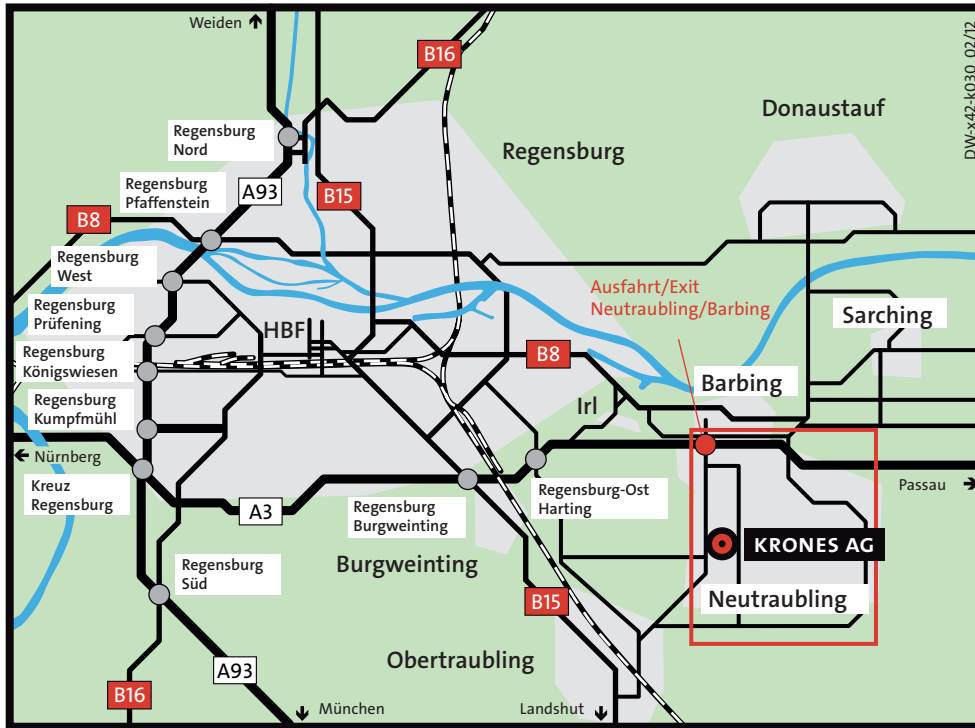

KRONES AG, Neutraubling

Wareneingang 3/Goods receipt 3

Adresse für
Navigationssysteme/
Address for navigation
systems:

Berliner Strasse 22
93073 Neutraubling